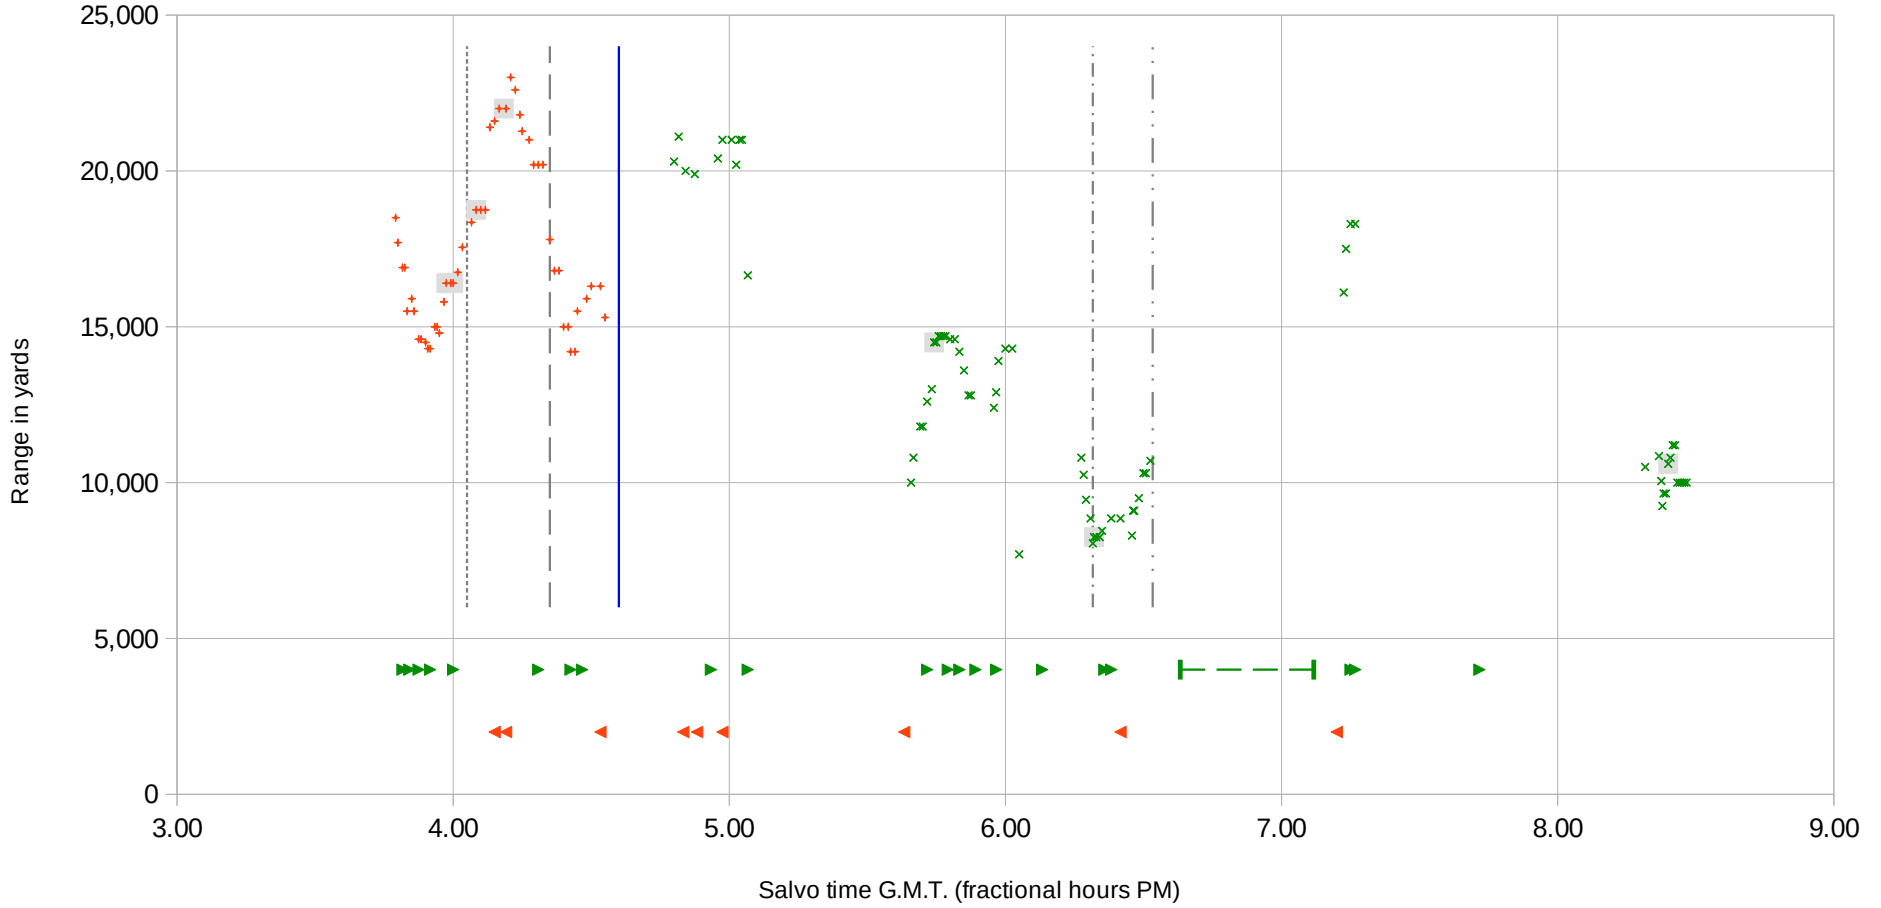

Range vs Salvo Time

HMS Lion 31 May 1916

- | | | | | | | | |
|---|------------------|-----------|---------------------|-----------|------------------------|-------|---------------------|
| + | Salvo Port | x | Salvo Stbd | ■ | Salvo Near Target | — | Turn to North |
| ◀ | Turn Port | ▶ | Turn Stbd | ⋯ | Indefatigable Blown Up | - - - | Queen Mary Blown Up |
| ⋯ | Defence Blown Up | - · - · - | Invincible Blown Up | - - - - | Circle to Starboard | | |